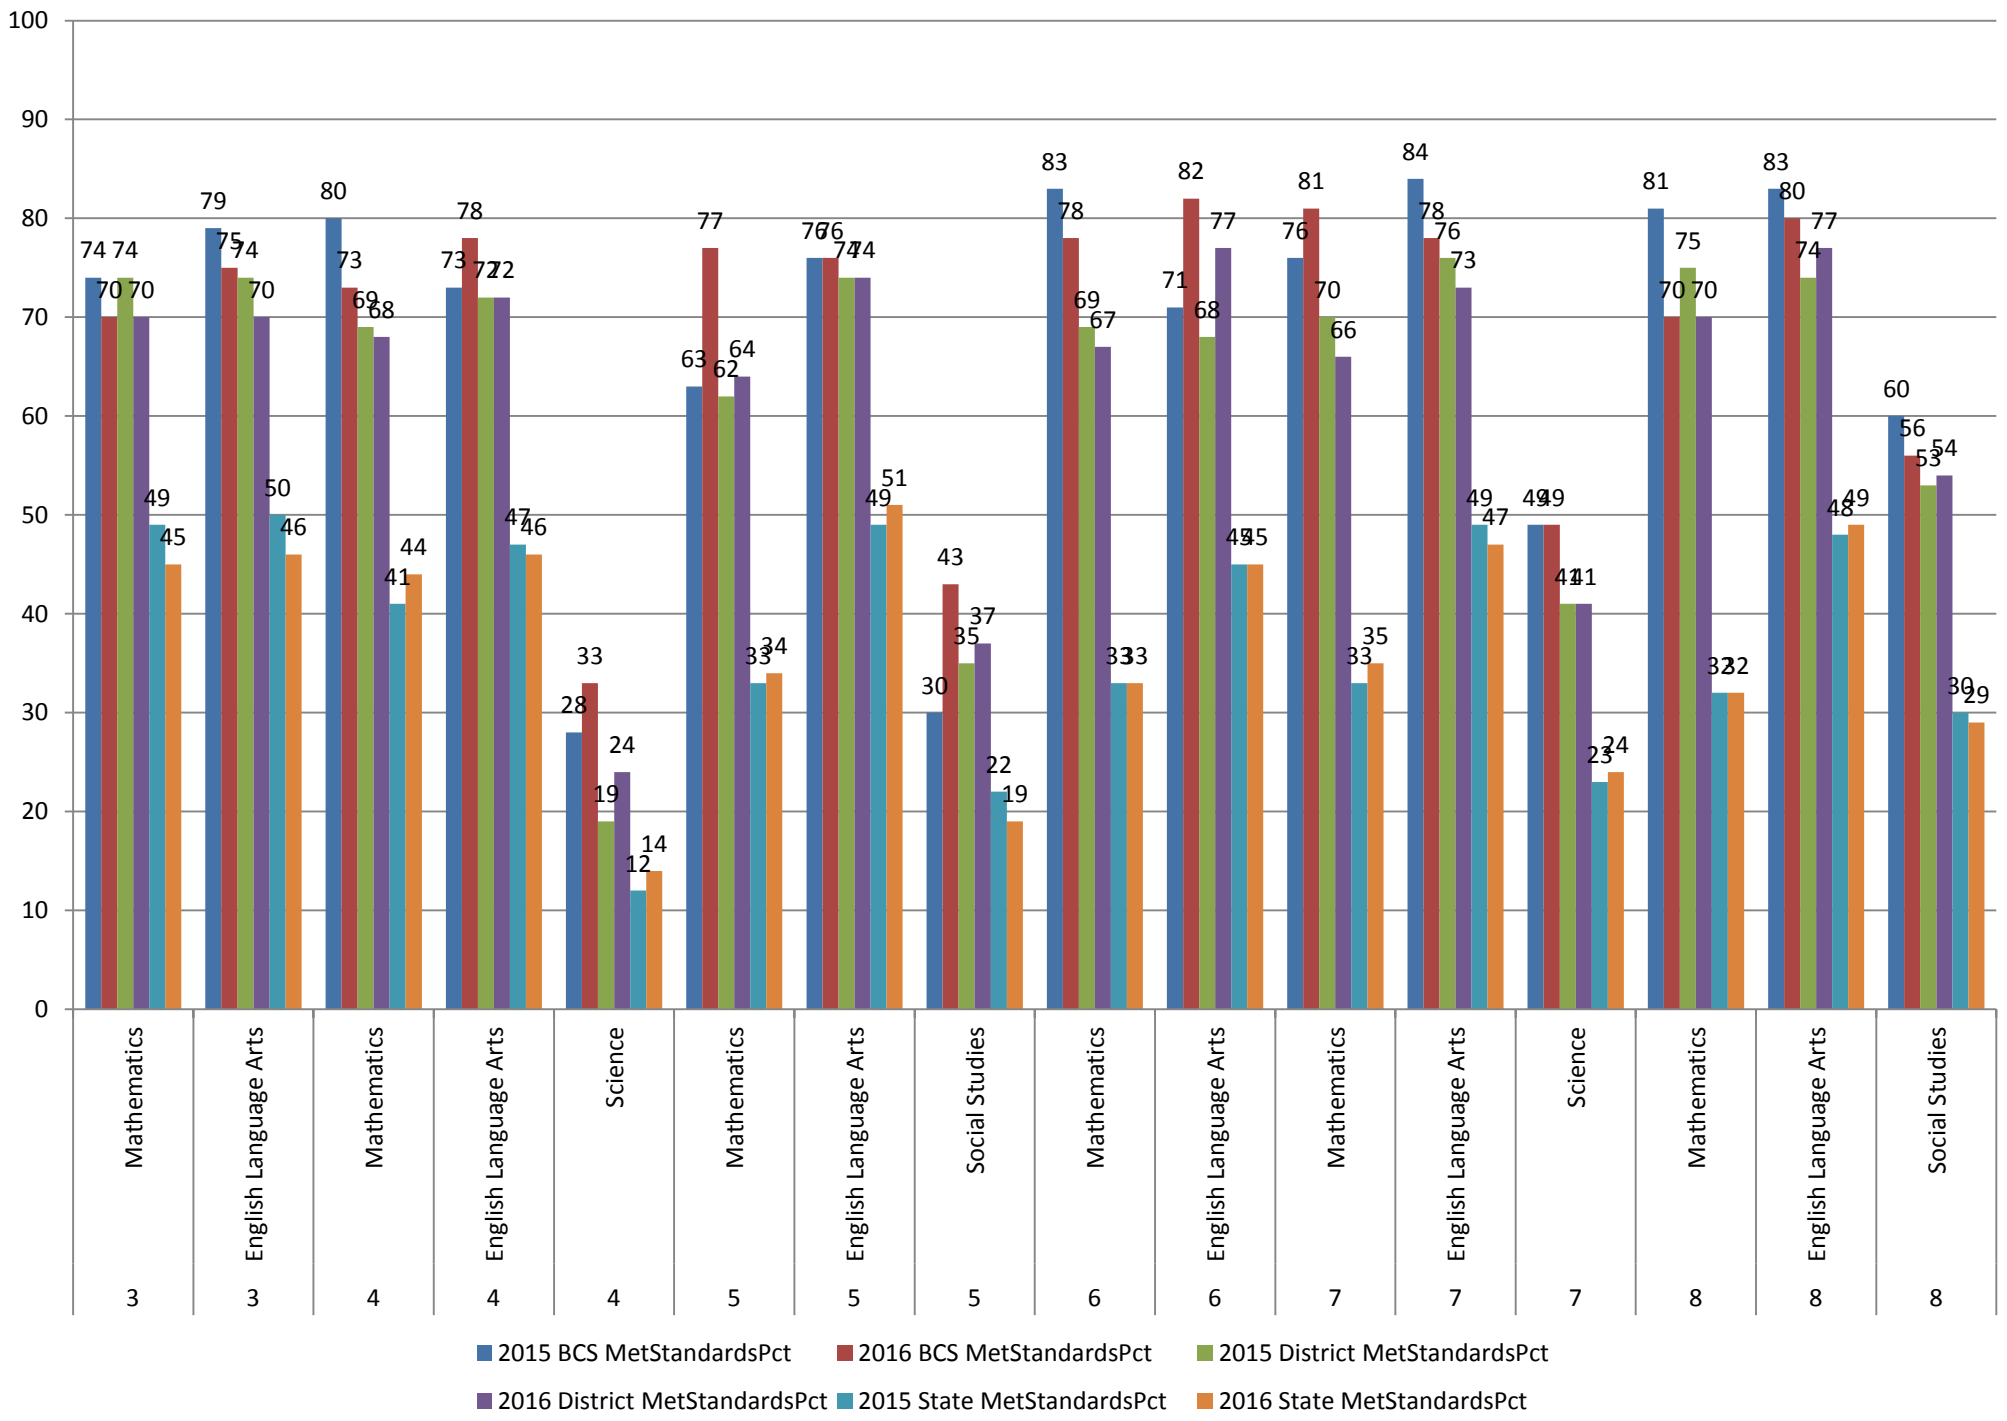

# BCS/DISTRICT/STATE M-STEP RESULTS (2015 & 2016)

Grade	Subject	2015 BCS MetStandardsPct	2016 BCS MetStandardsPct	2015 District MetStandardsPct	2016 District MetStandardsPct	2015 State MetStandardsPct	2016 State MetStandardsPct
3	Mathematics	74	70	74	70	49	45
3	English Language Arts	79	75	74	70	50	46
4	Mathematics	80	73	69	68	41	44
4	English Language Arts	73	78	72	72	47	46
4	Science	28	33	19	24	12	14
5	Mathematics	63	77	62	64	33	34
5	English Language Arts	76	76	74	74	49	51
5	Social Studies	30	43	35	37	22	19
6	Mathematics	83	78	69	67	33	33
6	English Language Arts	71	82	68	77	45	45
7	Mathematics	76	81	70	66	33	35
7	English Language Arts	84	78	76	73	49	47
7	Science	49	49	41	41	23	24
8	Mathematics	81	70	75	70	32	32
8	English Language Arts	83	80	74	77	48	49
8	Social Studies	60	56	53	54	30	29