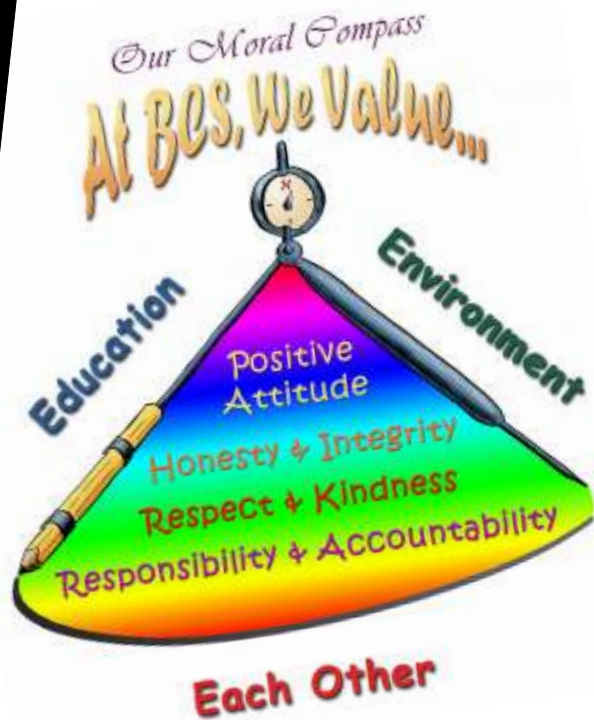

# BCS Touchstone

*This BCS Touchstone represents the following:*

- At BCS, Our Moral Compass is a tool used to provide moral direction.
- Our 3 E's are the Values by which we live at BCS.
- The words in the middle are the action steps to accomplish our 3 E's.
- The compass is set to a right angle to represent doing the right thing.
- BCS is a Science/Technology School, and a compass is a tool.
- A compass is an "old fashioned" tool. Our Moral Compass shows timeless values.